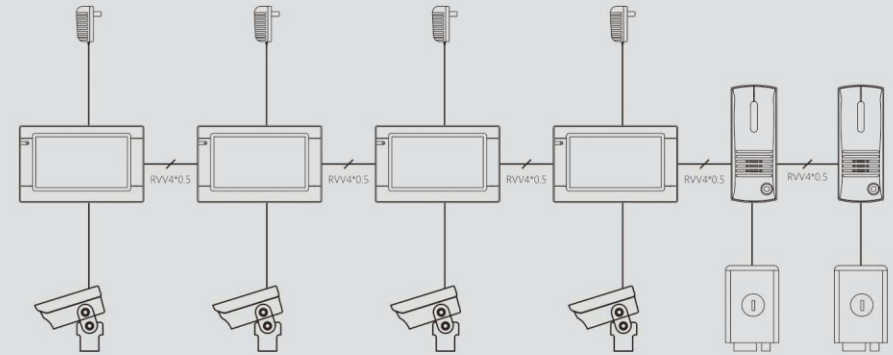

Indoor Unit : V34

- 7 inch Large Screen
- Touch Buttons
- Handsfree
- 16mm Thin Design
- Support external CCTV Camera

Main Unit : No.9

- Cast-Aluminum panel
- High Vandal-proof design
- Pin-hole Color Camera with White LEDs
- Support Signal E-Lock & Power E-Lock to Suit Multiple Locks

Features

- The JB305 series is available with Calling Transfer between Indoor Monitors.
- Talk Volume & Ringing Volume can be adjusted independently.
- Ringing Volume can be mute.
- Easy Surface Mount Installation.

Wiring

- 4-wire Series Connection Saves More Wiring Cost
- Support 2 Outdoor Stations & 4 Indoor Monitors for Large Villa
- Best Distance from 1st Outdoor Station to Last Indoor Monitor is 70m

DIY KIT

Elegant Color Gift Box Package